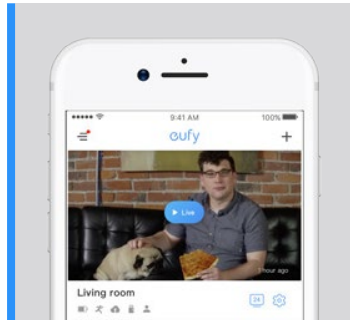

### Easy

- 100% Wire-Free
- No Contracts or Monthly Fees
- Free Local Storage
- Two-Way Mounting

### Free Eufy Security App

- Search for and view previous recordings with ease
- Live streaming and save footage from multiple cameras